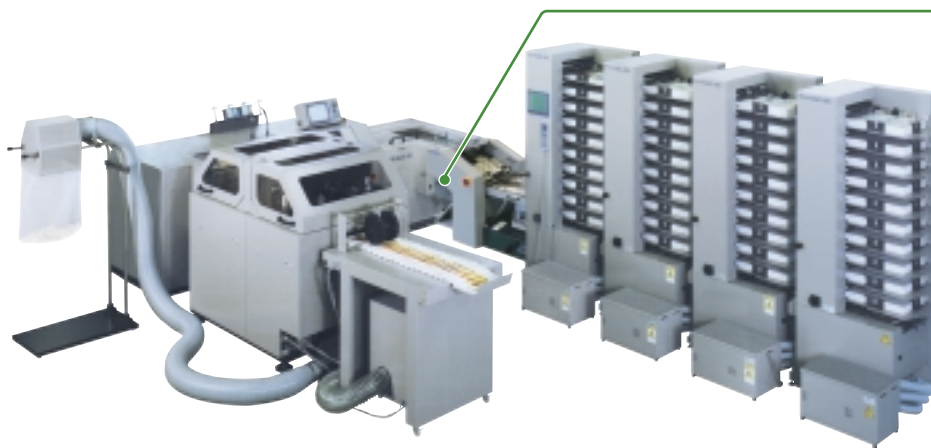

Connectable Units

Collator : VAC-100 / VAC-60H

Stitcher : SPF-20 / SPF-20A / StitchLiner5500

Receiving Tray : CCR-DX / CCR

One-touch switching between the bookletmaker and receiving tray.

Features

- Connectable with the collators (VAC-100 / VAC-60H), stitchers (SPF-20 / SPF-20A / StitchLiner5500), and receiving trays (CCR-DX / CCR) all together.
- Switching over from bookletmaking to stacking with simple push of a button.
- The built-in rejecting tray is equipped for non-stop collation.
- Sheet jam detection is provided. And the LED shows the location of jam.
- The BC-20 is equipped with hand feeding function as standard.

StitchLiner5500

- * - When BC-20 is installed with CCR-DX / CCR, the connector box (BC-20CB) is required.
- When BC-20 is installed without CCR-DX / CCR, the docking plate (BC-20CP) is required.

BC-20 Specifications

Available Collators	VAC-100 / VAC-60H	Voltage / Frequency	Single Phase 200 V, 50 / 60 Hz 220 V, 60 Hz 230 V, 50 Hz 240 V, 50 / 60 Hz
Available Receiving Trays	CCR-DX / CCR	Rated Current	Single Phase 200 V, 50 / 60 Hz, 1.9 A (Max. 2.1 A) Single Phase 220 V, 60 Hz, 1.9 A (Max. 2.0 A) Single Phase 230 V, 50 Hz, 1.9 A (Max. 2.0 A) Single Phase 240 V, 50 / 60 Hz, 1.8 A (Max. 1.9 A)
Available Stitchers	SPF-20 / SPF-20A / StitchLiner5500	Power Consumption	Single Phase 200 V, 50 / 60 Hz, 180 W Single Phase 220 V, 60 Hz, 190 W Single Phase 230 V, 50 Hz, 190 W Single Phase 240 V, 50 / 60 Hz, 200 W
Max. Sheet Size	350(W) x 500(L) mm (13.77" x 19.68")	Heat Output	320 kJ (80 kcal)
Min. Sheet Size	120(W) x 148(L) mm (4.73" x 5.83")		
Sheet Weight Range	52 to 208 gsm		
Reject Tray Capacity	Max. 30 mm (1.1")		
Machine Weight	98 kg (216 lbs.)		
Machine Dimensions	1,255(W) x 686(D) x 910(H) mm (49.5" x 27.1" x 35.9")		